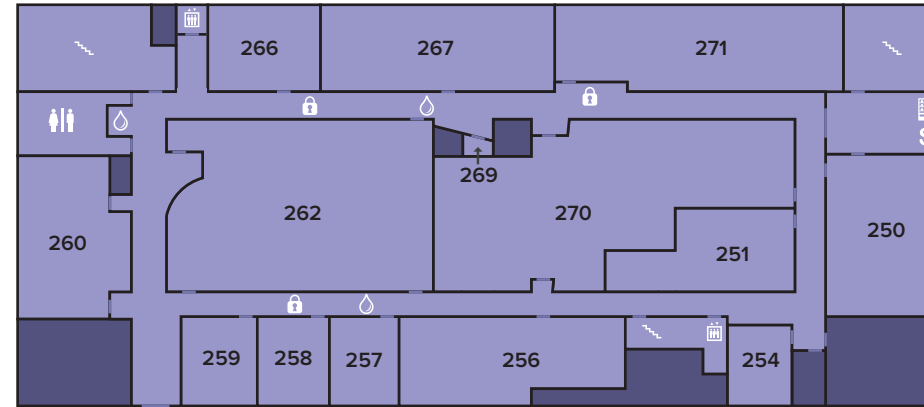

Information Center

Student Center East, First Floor, 404-413-1850

Student Center West

Second Floor

- 250 The Signal
- 251 GSTV (Studio, 254)
- 262 Cinefest Film Theater
- 269 Lactation Room
- 270 University Career Services (Administration, 256; Creative Services, 257; Seminar Room, 266; Interview Suite, 267)
- 271 WRAS-FM
- Meeting Rooms 258, 259, 260

Third Floor

- 356 Panthers Club (Chick-fil-A Express, Pasta Creations, Plaza Cafe, Pounce Deli, Pounce Garden, State Place Grill)
- 358 PantherDining Office
- 359 City Room
- 364 Panther Place Lounge
- 365 Campus Tickets