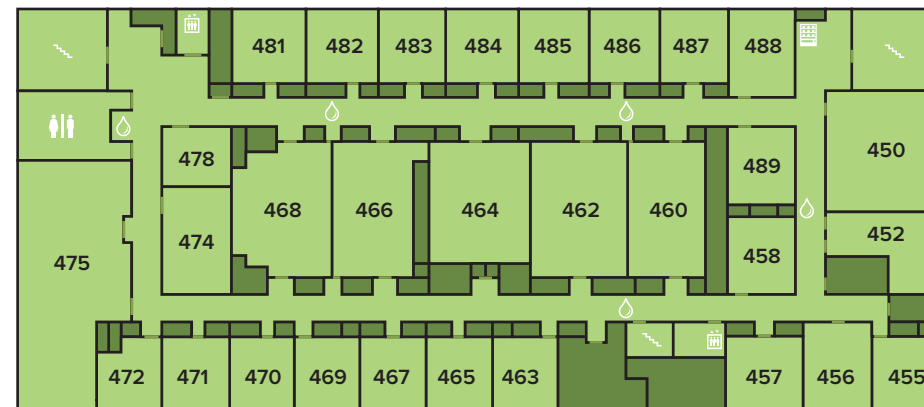

Fourth Floor

- 450 Student Government Association
- 452 Council on InterFaith Concerns
- 456 Student Media Office
- 458 Muslim Student Association
- 465 Tighter Grip African American Male Initiative
- 467 Alliance for Sexual & Gender Diversity
- 475 Civic Engagement & Leadership Development (Seminar Room, 474)
- 478 Lead Team
- 483 Catholic Student Association
- 485 InterVarsity Christian Fellowship
- 486 Jewish Life Center
- Meeting Rooms 455, 460, 462, 464, 466, 468
- Greek Organizations 457, 463, 469, 470, 471, 472, 481, 482, 484, 487, 488, 489