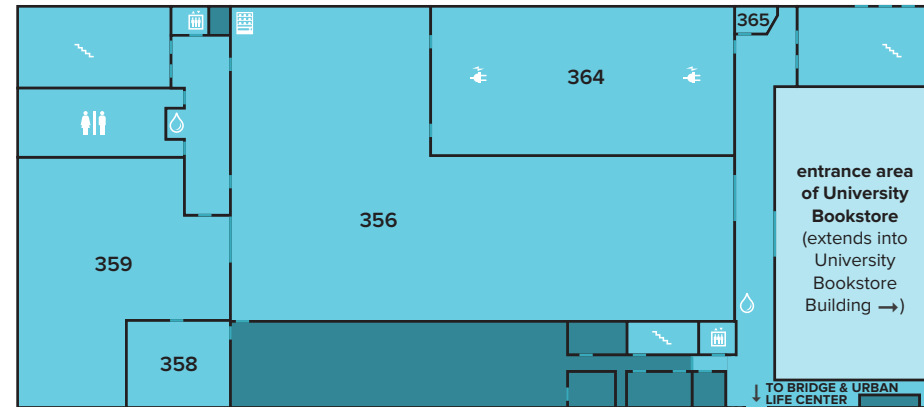

Information Center

Student Center East, First Floor, 404-413-1850

Student Center West

Second Floor

- 250 The Signal
- 251 GSTV (Studio, 254)
- 262 Cinefest Film Theater
- 269 Lactation Room
- 270 University Career Services (Administration, 256; Creative Services, 257; Seminar Room, 266; Interview Suite, 267)
- 271 WRAS-FM
- Meeting Rooms 258, 259, 260

Third Floor

- 356 Panthers Club (Chick-fil-A Express, Pasta Creations, Plaza Cafe, Pounce Deli, Pounce Garden, State Place Grill)
- 358 PantherDining Office
- 359 City Room
- 364 Panther Place Lounge
- 365 Campus Tickets