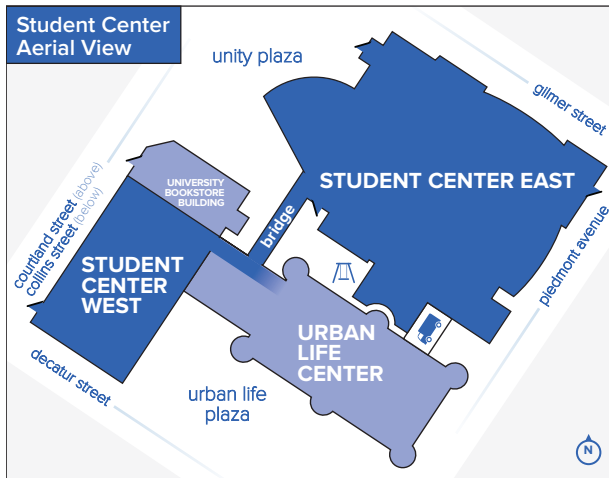

Information Center

Student Center East, First Floor, 404-413-1850

Student Center West

Second Floor

- 250 The Signal
- 251 GSTV (Studio, 254)
- 262 Cinefest Film Theater
- 269 Lactation Room
- 270 University Career Services (Administration, 256; Creative Services, 257; Seminar Room, 266; Interview Suite, 267)
- 271 WRAS-FM
- Meeting Rooms 258, 259, 260

\$ indicates second-floor SCW hallway to University Bookstore Building, which houses Auxiliary and Support Services (Administrative Offices, PantherCard Office, Parking Office and Panther Pizza)

♿ wheelchair access on first floor at Collins Street entrance

First Floor

100 Piedmont Ave. & Gilmer St. Entrance
101 Front Entrance (Unity Plaza)
102 Atrium Lounge
104 Ballroom Pre-function Area
110 State Ballroom
110A Court Salon
110B House Salon
110C Senate Salon
113 Building Manager
116 Lobby
120 Speaker's Auditorium
122 Courtyard Entrance
124 The Courtyard Food Court (Burrito Bowl, Carving Board, Far East Fusion, Freshens Café & Bakery, Sushi)
125 The Courtyard Servery

Map Legend

- charging station
- loading dock
- stairs
- elevator
- lockers
- vending
- information center
- outdoor swings
- water fountain
- internet station
- restrooms
- wheelchair access

Second Floor