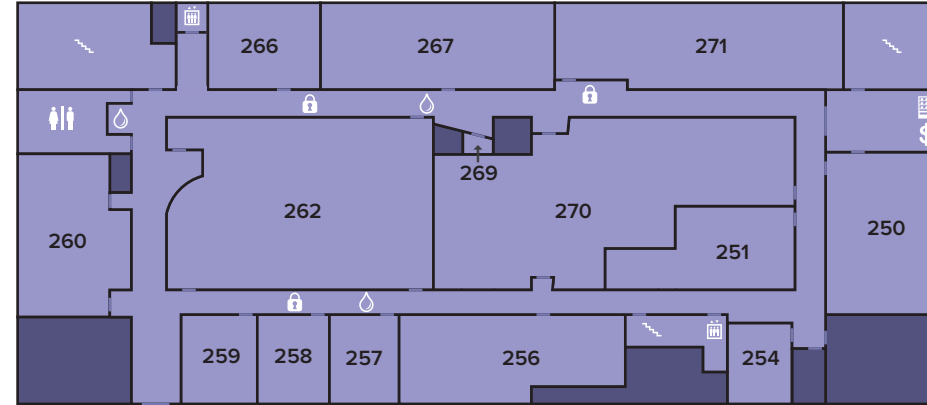

Information Center

Student Center East, First Floor, 404-413-1850

Student Center West

Second Floor

- 250 The Signal
- 251 GSTV (Studio, 254)
- 262 Cinefest Film Theater
- 269 Lactation Room
- 270 University Career Services (Administration, 256; Creative Services, 257; Seminar Room, 266; Interview Suite, 267)
- 271 WRAS-FM
- Meeting Rooms 258, 259, 260

Third Floor

- 356 Panthers Club (Chick-fil-A Express, Pasta Creations, Plaza Cafe, Pounce Deli, Pounce Garden, State Place Grill)
- 358 PantherDining Office
- 359 City Room
- 364 Panther Place Lounge
- 365 Campus Tickets