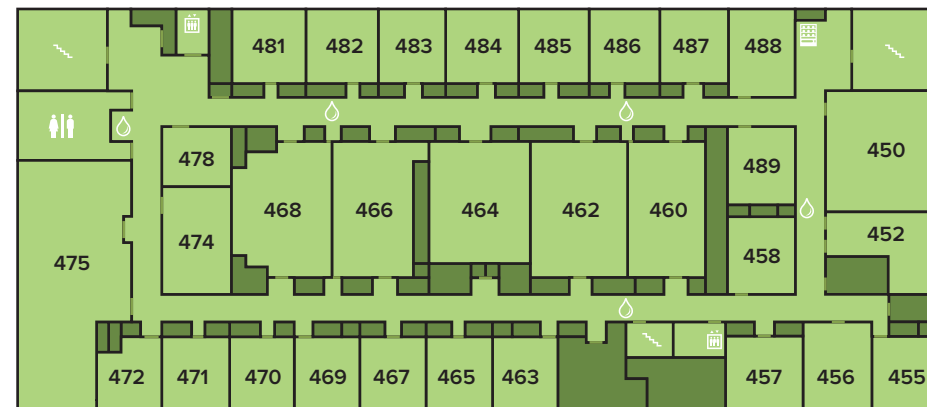

Fourth Floor

- 450 Student Government Association
- 452 Council on InterFaith Concerns
- 456 Student Media Office
- 458 Muslim Student Association
- 465 Tighter Grip African American Male Initiative
- 467 Alliance for Sexual & Gender Diversity
- 475 Civic Engagement & Leadership Development (Seminar Room, 474)
- 478 Lead Team
- 483 Catholic Student Association
- 485 InterVarsity Christian Fellowship
- 486 Jewish Life Center
- Meeting Rooms 455, 460, 462, 464, 466, 468
- Greek Organizations 457, 463, 469, 470, 471, 472, 481, 482, 484, 487, 488, 489