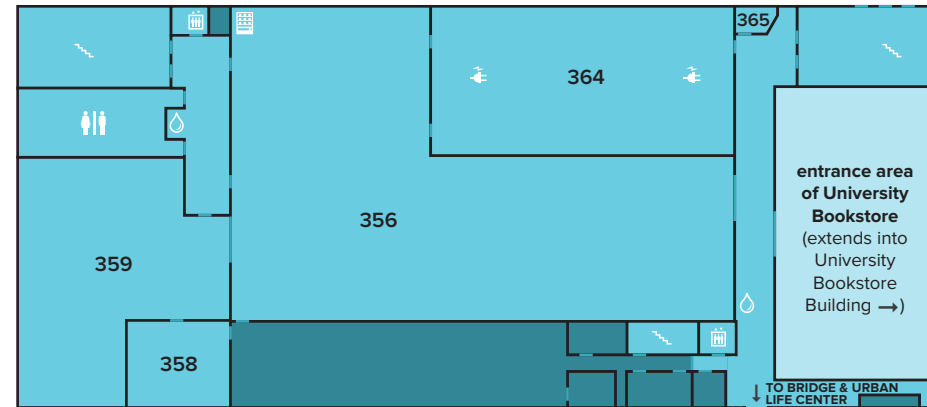

Information Center

Student Center East, First Floor, 404-413-1850

Student Center West

Second Floor

- 250 The Signal
- 251 GSTV (Studio, 254)
- 262 Cinefest Film Theater
- 269 Lactation Room
- 270 University Career Services (Administration, 256; Creative Services, 257; Seminar Room, 266; Interview Suite, 267)
- 271 WRAS-FM
- Meeting Rooms 258, 259, 260

Third Floor

- 356 Panthers Club (Chick-fil-A Express, Pasta Creations, Plaza Cafe, Pounce Deli, Pounce Garden, State Place Grill)
- 358 PantherDining Office
- 359 City Room
- 364 Panther Place Lounge
- 365 Campus Tickets