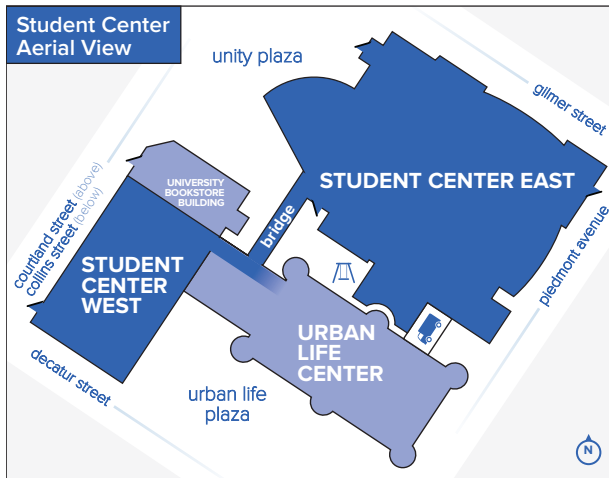

Information Center

Student Center East, First Floor, 404-413-1850

Student Center West

Second Floor

- 250 The Signal
- 251 GSTV (Studio, 254)
- 262 Cinefest Film Theater
- 269 Lactation Room
- 270 University Career Services (Administration, 256; Creative Services, 257; Seminar Room, 266; Interview Suite, 267)
- 271 WRAS-FM
- Meeting Rooms 258, 259, 260

\$ indicates second-floor SCW hallway to University Bookstore Building, which houses Auxiliary and Support Services (Administrative Offices, PantherCard Office, Parking Office and Panther Pizza)

♿ wheelchair access on first floor at Collins Street entrance

First Floor

100 Piedmont Ave. & Gilmer St. Entrance
101 Front Entrance (Unity Plaza)
102 Atrium Lounge
104 Ballroom Pre-function Area
110 State Ballroom
110A Court Salon
110B House Salon
110C Senate Salon
113 Building Manager
116 Lobby
120 Speaker's Auditorium
122 Courtyard Entrance
124 The Courtyard Food Court (Burrito Bowl, Carving Board, Far East Fusion, Freshens Café & Bakery, Sushi)
125 The Courtyard Servery

Map Legend

Second Floor

200 Golden Key Board Room
205 Disability Services
206 Multicultural Center
210 Main Lounge
211 Division of Student Affairs Creative Services
219 Green Room
220 Building Operations
221 Student Center Media Services
222 Bridge Lounge
223 Elevator Lounge