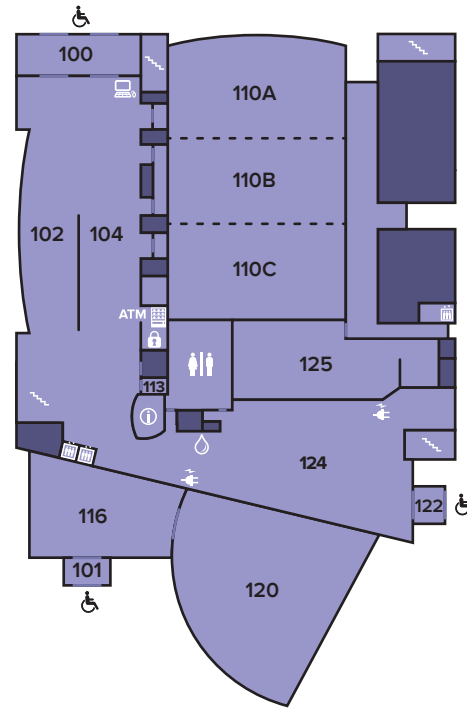

Information Center

Student Center East, First Floor, 404-413-1850

Student Center West

Second Floor

- 250 The Signal
- 251 GSTV (Studio, 254)
- 262 Cinefest Film Theater
- 269 Lactation Room
- 270 University Career Services (Administration, 256; Creative Services, 257; Seminar Room, 266; Interview Suite, 267)
- 271 WRAS-FM
- Meeting Rooms 258, 259, 260

\$ indicates second-floor SCW hallway to University Bookstore Building, which houses Auxiliary and Support Services (Administrative Offices, PantherCard Office, Parking Office and Panther Pizza)

♿ wheelchair access on first floor at Collins Street entrance

Lounge Areas

Atrium Lounge SCE 102
Bridge Lounge SCE 222
Elevator Lounge SCE 223
Gallery Lounge SCE 306
Main Lounge SCE 210
Panther Place Lounge SCW 364
Seating Areas SCE

Meeting & Event Space

Courtyard Stage SCE 124
Golden Key Board Room SCE 200
Meeting Rooms SCE 201, SCE 203
SCE 207, SCE 208, SCE 216
SCE 217, SCE 218, SCW 258
SCW 259, SCW 260, SCW 455
SCW 460, SCW 462, SCW 464
SCW 466, SCW 468
Speaker's Auditorium SCE 120
State Ballroom SCE 110
Court Salon SCE 110A
House Salon SCE 110B
Senate Salon SCE 110C

First Floor

100 Piedmont Ave. & Gilmer St. Entrance
101 Front Entrance (Unity Plaza)
102 Atrium Lounge
104 Ballroom Pre-function Area
110 State Ballroom
110A Court Salon
110B House Salon
110C Senate Salon
113 Building Manager
116 Lobby
120 Speaker's Auditorium
122 Courtyard Entrance
124 The Courtyard Food Court (Burrito Bowl, Carving Board, Far East Fusion, Freshens Café & Bakery, Sushi)
125 The Courtyard Servery