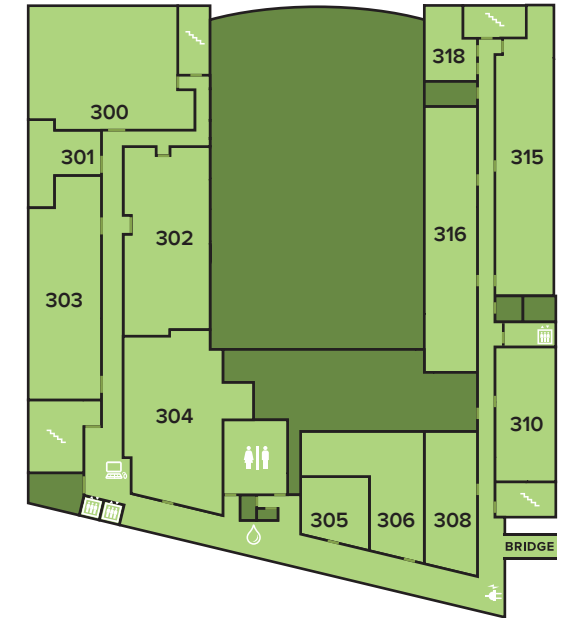

Third Floor

300 Black Student Achievement
301 Division of Student Affairs Administration
302 Dean of Students Office
303 Dean of Students Office
304 Student Involvement (Greek Life, New Student Orientation, Parent Relations, Student Organizations)
Student Center Event Management
305 Student Center Event Management
306 Gallery Lounge
308 Student Center Marketing & Administrative Support
310 Student Center Administrative Office
316 Spotlight Programs Board
315 Digital Aquarium Multimedia Laboratory
318 PantherDining Catering