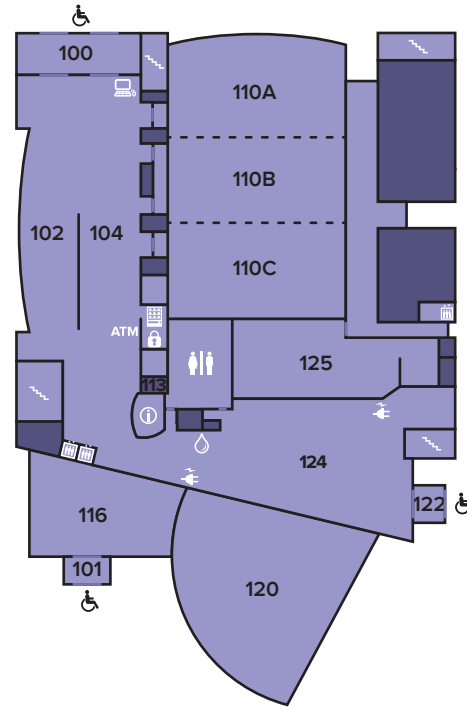

Third Floor

- 356 Panthers Club (Chick-fil-A Express, Pasta Creations, Plaza Cafe, Pounce Deli, Pounce Garden, State Place Grill)
- 358 PantherDining Office
- 359 City Room
- 364 Panther Place Lounge
- 365 Campus Tickets

\$ indicates second-floor SCW hallway to University Bookstore Building, which houses Auxiliary and Support Services (Administrative Offices, PantherCard Office, Parking Office and Panther Pizza)

♿ wheelchair access on first floor at Collins Street entrance

Lounge Areas

Atrium Lounge SCE 102
Ballroom Pre-function Area SCE 104
Gallery Lounge SCE 306
Main Lounge SCE 210
Panther Place Lounge SCW 362
Seating Areas SCE

Meeting & Event Space

Courtyard Stage SCE 124
Golden Key Board Room SCE 200
Meeting Rooms SCE 201, SCE 203
SCE 207, SCE 208, SCE 216
SCE 217, SCE 218, SCW 258
SCW 259, SCW 260, SCW 455
SCW 460, SCW 462, SCW 464
SCW 466, SCW 468
Speaker's Auditorium SCE 120
State Ballroom SCE 110
Court Salon SCE 110A
House Salon SCE 110B
Senate Salon SCE 110C

Student Center East

First Floor

100 Piedmont Ave. & Gilmer St. Entrance
101 Front Entrance (Unity Plaza)
102 Atrium Lounge
104 Ballroom Pre-function Area
110 State Ballroom
110A Court Salon
110B House Salon
110C Senate Salon
113 Building Manager
116 Lobby
120 Speaker's Auditorium
122 Courtyard Entrance
124 The Courtyard Food Court (Burrito Bowl, Carving Board, Far East Fusion, Freshens, Sushi)
125 The Courtyard Servery