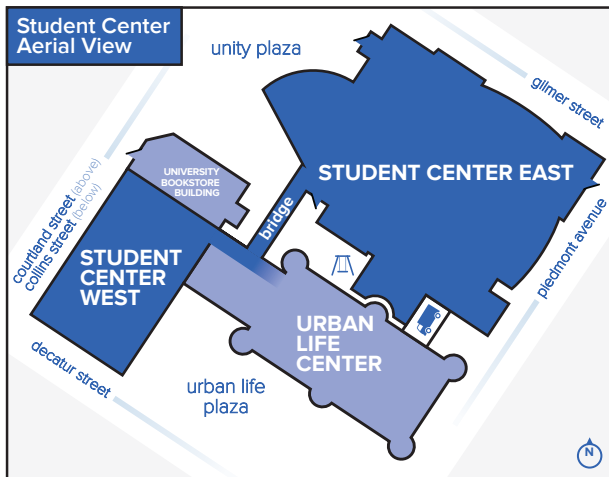

Information Center

404-413-1850

Student Center West

Second Floor

- 250 The Signal
- 251 GSTV (Studio, 254)
- 262 Cinefest Film Theater
- 269 Lactation Room
- 270 University Career Services (Administration, 256; Creative Services, 257; Seminar Room, 266; Interview Suite, 267)
- 271 WRAS-FM Meeting Rooms 258, 259, 260

Student Center Building Maps

studentcenter.gsu.edu

In the Center

Computer Lab

Digital Aquarium
Multimedia Lab SCE 315

Food Courts & Snacks

Candy Sales Info Center
The Courtyard SCE 124
Panthers Club SCW 364
Vending SCE & SCW

Student Center East

First Floor

100 Piedmont Ave. & Gilmer St. Entrance
101 Front Entrance (Unity Plaza)
102 Atrium Lounge
104 Ballroom Pre-function Area
110 State Ballroom
110A Court Salon
110B House Salon
110C Senate Salon
113 Building Manager
116 Lobby
120 Speaker's Auditorium
122 Courtyard Entrance
124 The Courtyard Food Court (Burrito Bowl, Carving Board, Far East Fusion, Freshens, Sushi)
125 The Courtyard Servery

Map Legend

charging station loading dock stairs
elevator lockers vending
information center outdoor swings water fountain
internet station restrooms wheelchair access

Second Floor

200 Golden Key Board Room
205 Disability Services
206 Multicultural Center
210 Main Lounge
211 Division of Student Affairs Creative Services
219 Green Room
220 Building Operations
221 Media Services
222 Bridge Lounge
223 Elevator Lounge