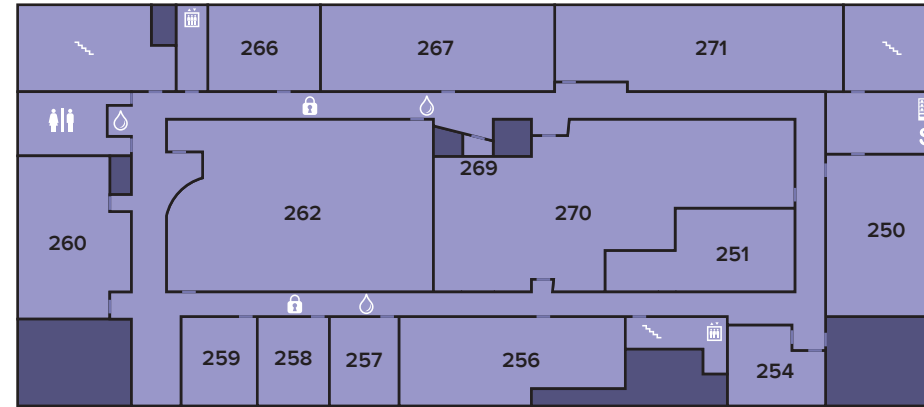

Information Center

404-413-1850

Student Center West

Second Floor

- 250 The Signal
- 251 GSTV (Studio, 254)
- 262 Cinefest Film Theater
- 269 Lactation Room
- 270 University Career Services (Administration, 256; Creative Services, 257; Seminar Room, 266; Interview Suite, 267)
- 271 WRAS-FM Meeting Rooms 258, 259, 260

Third Floor

- 356 Panthers Club (Chick-fil-A Express, Pasta Creations, Plaza Cafe, Pounce Deli, Pounce Garden, State Place Grill)
- 358 PantherDining Office
- 359 City Room
- 364 Panther Place Lounge
- 365 Campus Tickets