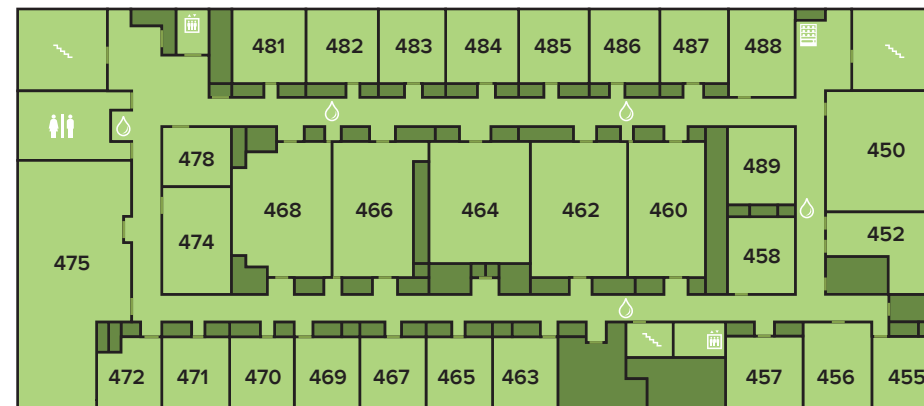

Fourth Floor

- 450 Student Government Association
- 452 Council on InterFaith Concerns
- 456 Student Media Office
- 458 Muslim Student Association
- 465 Tighter Grip African American Male Initiative
- 467 Alliance for Sexual & Gender Diversity
- 475 Civic Engagement & Leadership Development (Seminar Room, 474)
- 478 Lead Team
- 483 Catholic Student Association
- 485 InterVarsity Christian Fellowship
- 486 Jewish Life Center
- Meeting Rooms 455, 460, 462, 464, 466, 468
- Greek Organizations 457, 463, 469, 470, 471, 472, 481, 482, 484, 487, 488, 489

$ indicates second-floor SCW hallway to University Bookstore Building, which houses Auxiliary and Support Services (Administrative Offices, PantherCard Office, Parking Office and Panther Pizza)

♿ wheelchair access on first floor at Collins Street entrance