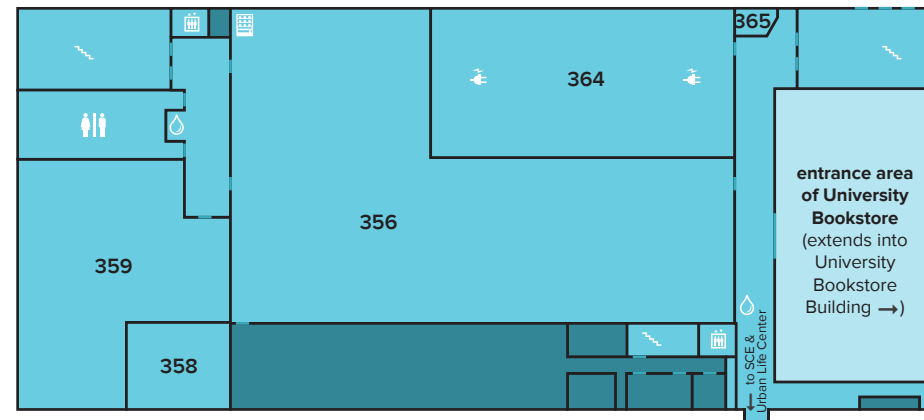

Information Center

404-413-1850

Student Center West

Second Floor

- 250 The Signal
- 251 GSTV (Studio, 254)
- 262 Cinefest Film Theater
- 269 Lactation Room
- 270 University Career Services (Administration, 256; Creative Services, 257; Seminar Room, 266; Interview Suite, 267)
- 271 WRAS-FM Meeting Rooms 258, 259, 260

Third Floor

- 356 Panthers Club (Chick-fil-A Express, Pasta Creations, Plaza Cafe, Pounce Deli, Pounce Garden, State Place Grill)
- 358 PantherDining Office
- 359 City Room
- 364 Panther Place Lounge
- 365 Campus Tickets