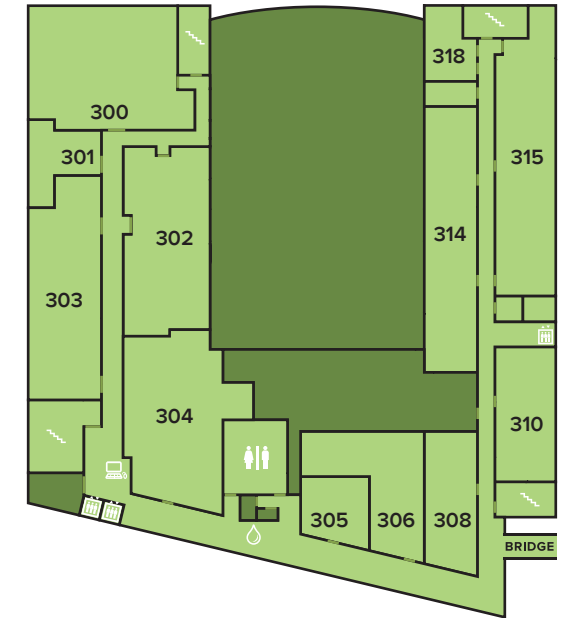

Student Center East

First Floor

100 Piedmont Ave. & Gilmer St. Entrance
101 Front Entrance (Unity Plaza)
102 Atrium Lounge
104 Ballroom Pre-function Area
110 State Ballroom
110A Court Salon
110B House Salon
110C Senate Salon
113 Building Manager
116 Lobby
120 Speaker's Auditorium
122 Courtyard Entrance
124 The Courtyard Food Court (Burrito Bowl, Carving Board, Far East Fusion, Freshens, Sushi)
125 The Courtyard Servery

Map Legend

charging station loading dock stairs
elevator lockers vending
information center outdoor swings water fountain
internet station restrooms wheelchair access

Second Floor

200 Golden Key Board Room
205 Disability Services
206 Multicultural Center
210 Main Lounge
211 Division of Student Affairs Creative Services
219 Green Room
220 Building Operations
221 Media Services
222 Bridge Lounge
223 Elevator Lounge

Meeting Rooms
201, 203, 207, 208, 216, 217, 218

Third Floor

300 Black Student Achievement
301 Division of Student Affairs Administration
302 Dean of Students Office
303 Dean of Students Office
304 Student Involvement (Greek Life, New Student Orientation, Parent Relations, Student Organizations)
Student Center Event Management
305 Student Center Event Management
306 Gallery Lounge
308 Student Center Marketing & Administrative Support
310 Student Center Administration
314 Spotlight Programs Board
315 Digital Aquarium Multimedia Laboratory
318 PantherDining Catering